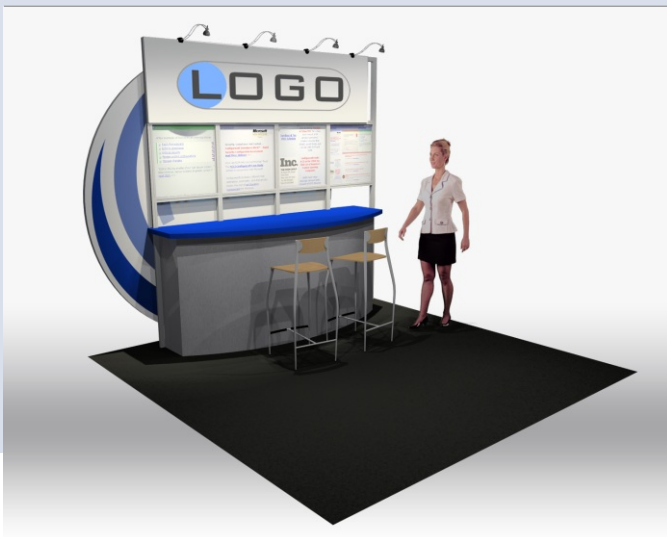

NOTE: FURNITURE, CARPET & GRAPHICS ARE NOT INCLUDED.

EXHIBIT NAME: SATURN

CONFIGURATION: 10' X 10' INLINE

RENTAL PRICE: \$1,200

NOTE: FURNITURE, CARPET & GRAPHICS ARE NOT INCLUDED.

3510 Himalaya Road | Aurora, Colorado 80011 T 303.722.6565 | F 303.722.8844 | www.PGExhibits.com

NOTE: FURNITURE, CARPET & GRAPHICS ARE NOT INCLUDED.

EXHIBIT NAME: TECH

CONFIGURATION: 10' X 10' INLINE

RENTAL PRICE: \$1,100

NOTE: FURNITURE, CARPET & GRAPHICS ARE NOT INCLUDED.

3510 Himalaya Road | Aurora, Colorado 80011 T 303.722.6565 | F 303.722.8844 | www.PGExhibits.com