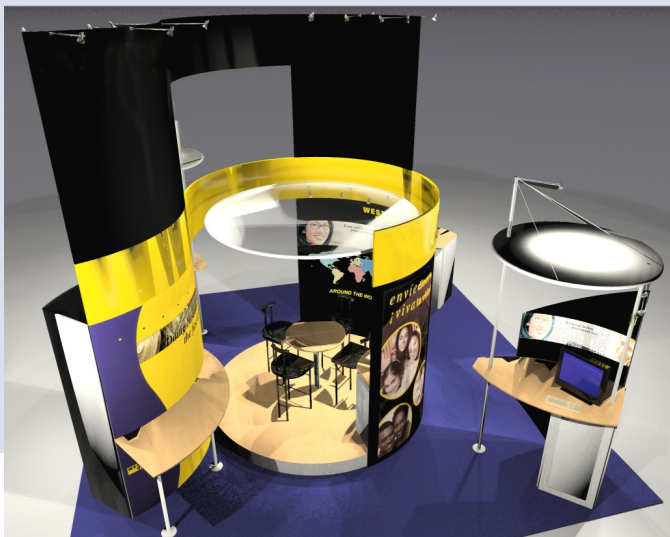

LARGER RENTAL PROPERTIES

EXHIBIT NAME: ORION WITH SIGN
CONFIGURATION: 20' X 30' ISLAND
RENTAL PRICE: \$14,000

NOTE: FURNITURE, CARPET & GRAPHICS ARE NOT INCLUDED.

EXHIBIT NAME: NEPTUNE
CONFIGURATION: 20' X 20' ISLAND
RENTAL PRICE: \$11,000

NOTE: FURNITURE, CARPET & GRAPHICS ARE NOT INCLUDED.

EXHIBIT NAME: SUN
CONFIGURATION: 20' X 20' ISLAND
RENTAL PRICE: \$7,000

NOTE: FURNITURE, CARPET & GRAPHICS ARE NOT INCLUDED.

3510 Himalaya Road | Aurora, Colorado 80011 T 303.722.6565 | F 303.722.8844 | www.PGExhibits.com

LARGER RENTAL PROPERTIES

EXHIBIT NAME: SATURN

CONFIGURATION: 20' X 20' ISLAND

RENTAL PRICE: \$6,200

NOTE: FURNITURE, CARPET & GRAPHICS ARE NOT INCLUDED.

EXHIBIT NAME: SATURN

CONFIGURATION: 10' X 20' INLINE

RENTAL PRICE: \$2,300

NOTE: FURNITURE, CARPET & GRAPHICS ARE NOT INCLUDED.

EXHIBIT NAME: SATURN

CONFIGURATION: 10' X 10' INLINE

RENTAL PRICE: \$1,200

NOTE: FURNITURE, CARPET & GRAPHICS ARE NOT INCLUDED.

3510 Himalaya Road | Aurora, Colorado 80011 T 303.722.6565 | F 303.722.8844 | www.PGExhibits.com