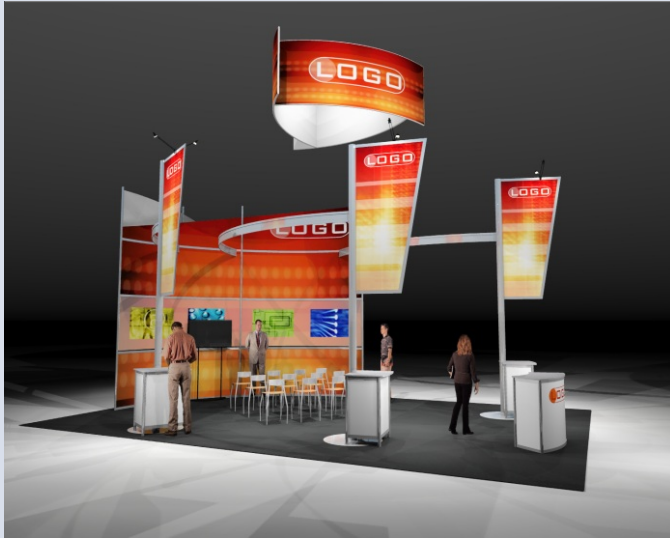

LARGER RENTAL PROPERTIES

EXHIBIT NAME: ORION

CONFIGURATION: 20' X 20' ISLAND

RENTAL PRICE: \$12,000

NOTE: FURNITURE, CARPET & GRAPHICS ARE NOT INCLUDED.

EXHIBIT NAME: ORION

**CONFIGURATIONS: 20' X 30' ISLAND
20' X 40' ISLAND**

LARGER RENTAL PROPERTIES

EXHIBIT NAME: ORION WITH SIGN
CONFIGURATION: 20' X 30' ISLAND
RENTAL PRICE: \$14,000

NOTE: FURNITURE, CARPET & GRAPHICS ARE NOT INCLUDED.

EXHIBIT NAME: NEPTUNE
CONFIGURATION: 20' X 20' ISLAND
RENTAL PRICE: \$11,000

NOTE: FURNITURE, CARPET & GRAPHICS ARE NOT INCLUDED.

EXHIBIT NAME: SUN
CONFIGURATION: 20' X 20' ISLAND
RENTAL PRICE: \$7,000

NOTE: FURNITURE, CARPET & GRAPHICS ARE NOT INCLUDED.

3510 Himalaya Road | Aurora, Colorado 80011 T 303.722.6565 | F 303.722.8844 | www.PGExhibits.com