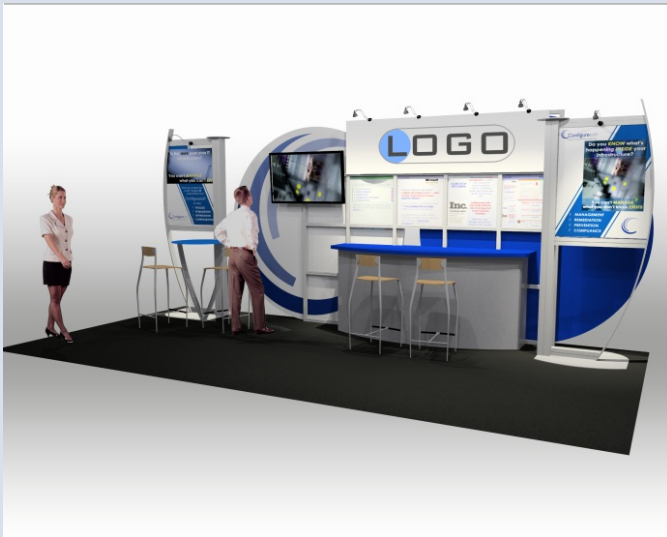

LARGER RENTAL PROPERTIES

EXHIBIT NAME: SATURN

CONFIGURATION: 20' X 20' ISLAND

RENTAL PRICE: \$6,200

NOTE: FURNITURE, CARPET & GRAPHICS ARE NOT INCLUDED.

EXHIBIT NAME: SATURN

CONFIGURATION: 10' X 20' INLINE

RENTAL PRICE: \$2,300

NOTE: FURNITURE, CARPET & GRAPHICS ARE NOT INCLUDED.

EXHIBIT NAME: SATURN

CONFIGURATION: 10' X 10' INLINE

RENTAL PRICE: \$1,200

NOTE: FURNITURE, CARPET & GRAPHICS ARE NOT INCLUDED.

3510 Himalaya Road | Aurora, Colorado 80011 T 303.722.6565 | F 303.722.8844 | www.PGExhibits.com